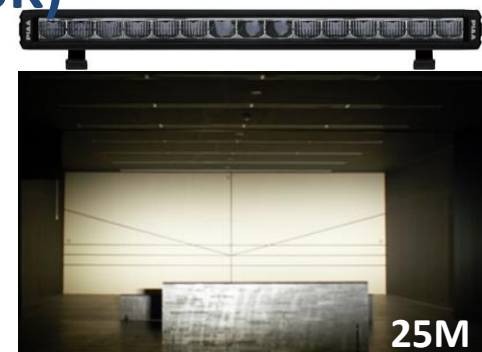

V-RF SERIES LED LIGHT BARS

Set where you like,
Light where you need.

40mm(1.58") Height, Slim & Stylish Design.

From November 2022-

Key Features;

1. Upgraded successor of RF series.
Same "Reflector" system optics design.
2. Slim & Light stylish design: 40mm height
Naturally blends into vehicle's design.
3. 6 length variation: 7"/10"/20"/30"/40"/50"
No need to connect lamps to extend length.
4. ECE: 5 length with ECE R112
(7"/10"/20"/30"/40": ECE, 50": No ECE)

S-RF Series LED Light Bars (with ECE)

(Reference)

NAME	PIAA PN	Width	Height	Depth	Weight
S-RF20	DKSR209E	20" 526mm	45mm	52mm	1440g

RF Series LED Light Bars

(Reference)

NAME	PIAA PN	Width	Height	Depth	Weight
RF6	DKRF65X DSRF65X	6" 161mm	60mm	90mm	730g
RF10	DKRF105X DSRF105X	10" 255mm	60mm	90mm	1180g
RF18	DKRF185E DSRF185E	18" 443mm	60mm	90mm	2100g

V-RF: RF series -20mm height. Slim design

40mm

60mm

Spec Info: (Output)

NEW: V-RF Series LED Light Bars

NAME	PIAA PN	Color	Lumen	Candela	Wattage	ECE
V-RF7	DKVR73E	5800K	2,500	99,600	30W	○
V-RF10	DKVR105E	5800K	3,800	112,400	45W	○
V-RF20	DKVR205E	5800K	8,800	233,000	105W	○
V-RF30	DKVR305E	5800K	14,000	263,000	165W	○
V-RF40	DKVR405E	5800K	18,000	247,000	210W	○
V-RF50	DKVR509	5800K	22,000	801,000	250W	-

V-RF: x3 Lumen, +40% Candela compared to same length RF lamp. (V-RF20 vs RF18)

Beam image 20" comparison:

V-RF20 (8800lm, 233000cd, 5800K)

S-RF20 (4050lm, 153800cd, 5600K)

RF18 (2800lm, 166000cd, 6000K)

V-RF: All length symmetric, Oval beam pattern.