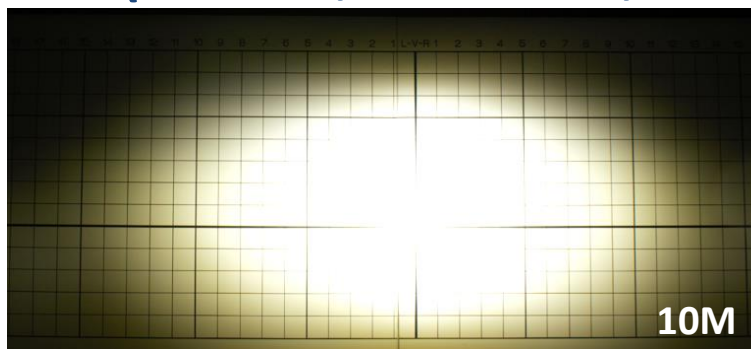

V-RF: RF series -20mm height. Slim design

40mm

60mm

Spec Info: (Output)

NEW: V-RF Series LED Light Bars

NAME	PIAA PN	Color	Lumen	Candela	Wattage	ECE
V-RF7	DKVR73E	5800K	2,500	99,600	30W	○
V-RF10	DKVR105E	5800K	3,800	112,400	45W	○
V-RF20	DKVR205E	5800K	8,800	233,000	105W	○
V-RF30	DKVR305E	5800K	14,000	263,000	165W	○
V-RF40	DKVR405E	5800K	18,000	247,000	210W	○
V-RF50	DKVR509	5800K	22,000	801,000	250W	-

S-RF Series LED Light Bars (with ECE)

NAME	PIAA PN	Color	Lumen	Candela	Wattage	ECE
S-RF20	DKSR209E	5600K	4,050	153,800	57W	○

RF Series LED Light Bars

NAME	PIAA PN	Color	Lumen	Candela	Wattage	ECE
RF6	DKRF65X DSRF65X	6000K	750	45,000	17W	○
RF10	DKRF105X DSRF105X	6000K	1,350	70,000	33W	○
RF18	DKRF185E DSRF185E	6000K	2,800	166,000	71W	○

V-RF: x3 Lumen, +40% Candela compared to same length RF lamp. (V-RF20 vs RF18)

Beam image 20" comparison:

V-RF20 (8800lm, 233000cd, 5800K)

S-RF20 (4050lm, 153800cd, 5600K)

RF18 (2800lm, 166000cd, 6000K)

V-RF: All length symmetric, Oval beam pattern.