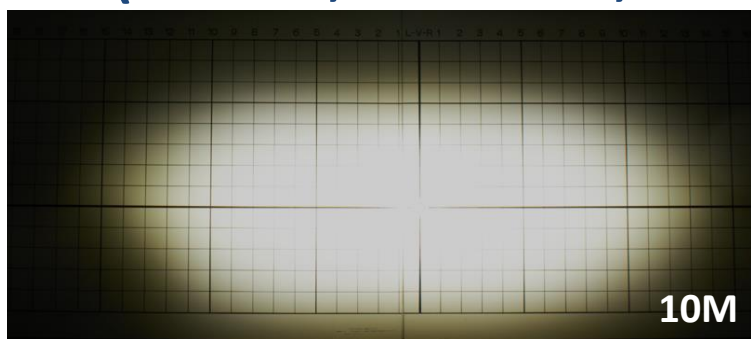

V-RF: RF series -20mm height. Slim design

40mm

60mm

Spec Info: (Output)

NEW: V-RF Series LED Light Bars

NAME	PIAA PN	Color	Lumen	Candela	Wattage	ECE
V-RF7	DKVR73E	5800K	2,500	99,600	30W	○
V-RF10	DKVR105E	5800K	3,800	112,400	45W	○
V-RF20	DKVR205E	5800K	8,800	233,000	105W	○
V-RF30	DKVR305E	5800K	14,000	263,000	165W	○
V-RF40	DKVR405E	5800K	18,000	247,000	210W	○
V-RF50	DKVR509	5800K	22,000	801,000	250W	-

S-RF Series LED Light Bars (with ECE)

NAME	PIAA PN	Color	Lumen	Candela	Wattage	ECE
S-RF20	DKSR209E	5600K	4,050	153,800	57W	○

RF Series LED Light Bars

NAME	PIAA PN	Color	Lumen	Candela	Wattage	ECE
RF6	DKRF65X DSRF65X	6000K	750	45,000	17W	○
RF10	DKRF105X DSRF105X	6000K	1,350	70,000	33W	○
RF18	DKRF185E DSRF185E	6000K	2,800	166,000	71W	○

V-RF: x3 Lumen, +40% Candela compared to same length RF lamp. (V-RF20 vs RF18)

Beam image 20" comparison:

V-RF20 (8800lm, 233000cd, 5800K)

S-RF20 (4050lm, 153800cd, 5600K)

RF18 (2800lm, 166000cd, 6000K)

V-RF: All length symmetric, Oval beam pattern.