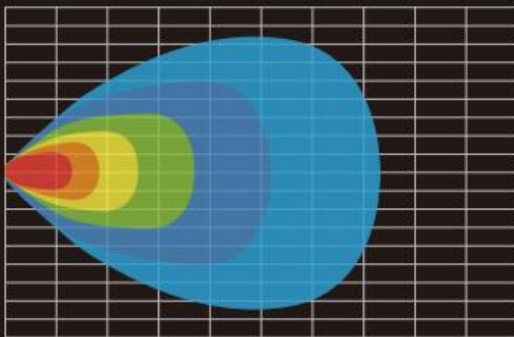

Specification Information:

Specification	QUAD EDGE
Model No.	DKQE30
Width	4"
Beam Pattern	Wide Angle Driving
Color	ION YELLOW
Mounting Option	Upright or Hang Down
LED Chip Brand	OSRAM
Peak Candela	48,500cd
Lumen	3540lm
Total Wattage	24w
Rohs compliance	YES
EMC	R10
IP Rating	67
ECE/SAE	-
COO	China

Package Image:

(Package size: 245 x 120 x 195mm. 2.26kg.)

QUAD OPTICS

- Increased Reflector Surface
- Symmetrical Beam Pattern
- Greater Beam Intensity

DURABILITY

- 2 Years Warranty
- IP67 Waterproof Design
- 50,000 Hour Lifespan

XCT

- XTRA Clear Technology
- Ultra Optical Clarity
- Shatter Resistant

Snow Rain Fog

- ION Yellow LED Technology
- Optimum Color for Low Glare
- Penetrates Rain | Fog | Snow

WIDE ANGLE DRIVING BEAM

MULTIPLE MOUNTING OPTIONS