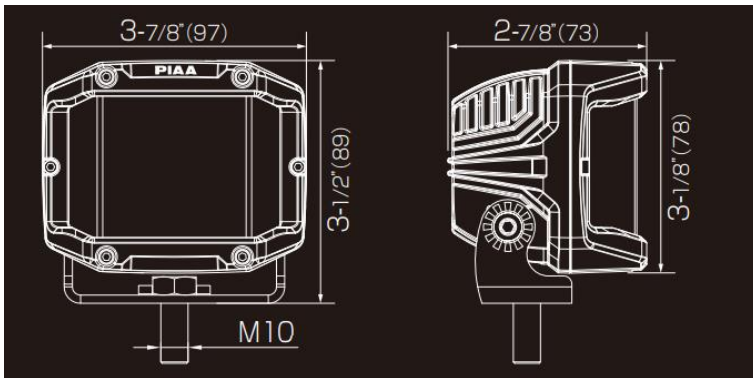

Specification Information:

Specification	QUAD EDGE
Model No.	DKQE30
Width	4"
Beam Pattern	Wide Angle Driving
Color	ION YELLOW
Mounting Option	Upright or Hang Down
LED Chip Brand	OSRAM
Peak Candela	48,500cd
Lumen	3540lm
Total Wattage	24w
Rohs compliance	YES
EMC	R10
IP Rating	67
ECE/SAE	-
COO	China

Package Image:

(Package size: 245 x 120 x 195mm. 2.26kg.)

QUAD OPTICS

- Increased Reflector Surface
- Symmetrical Beam Pattern
- Greater Beam Intensity

DURABILITY

- 2 Years Warranty
- IP67 Waterproof Design
- 50,000 Hour Lifespan